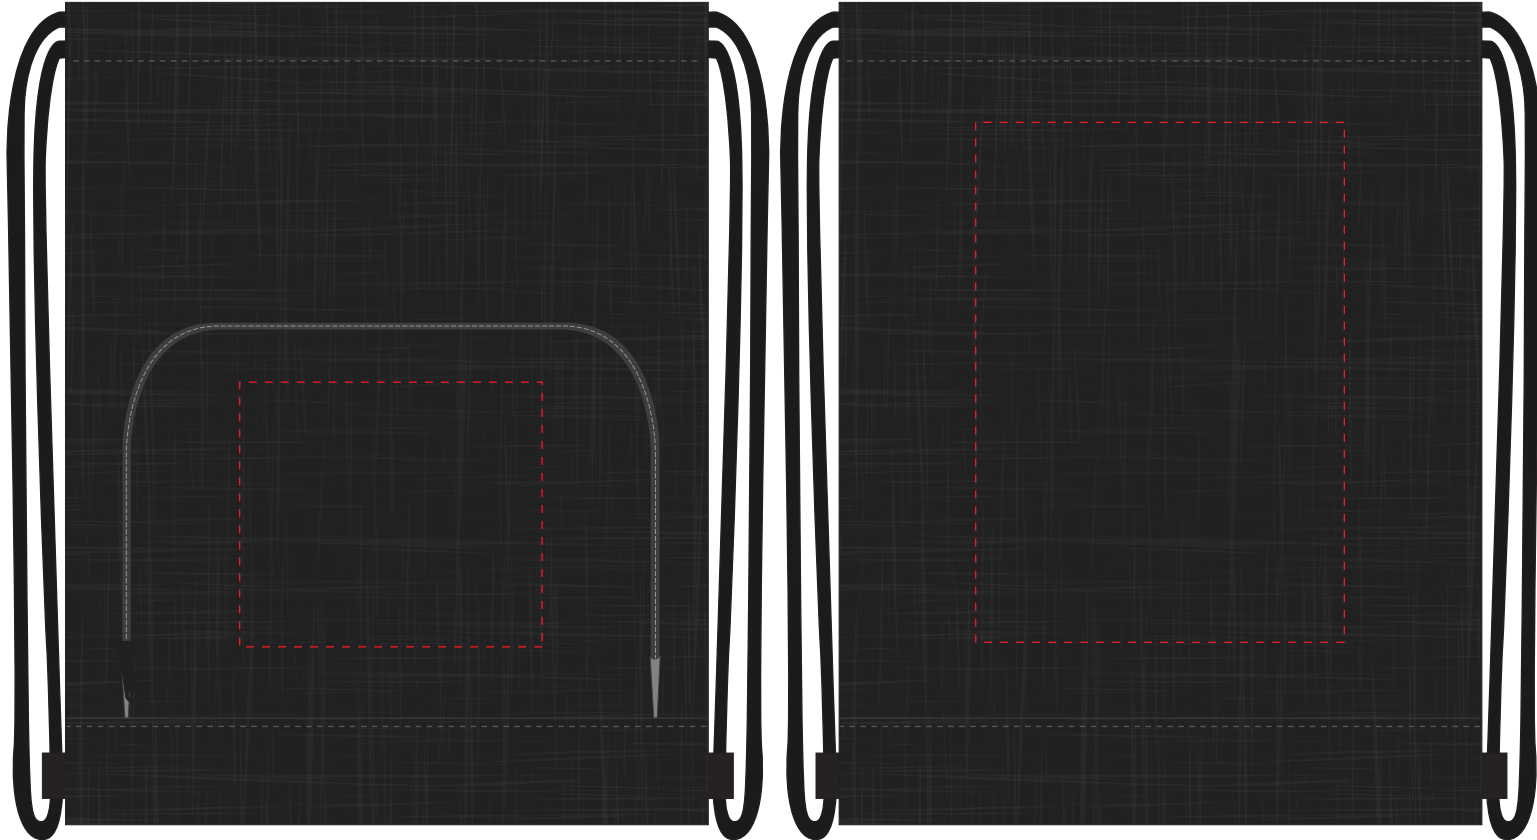

Your Ref:	Quantity:	Product Code: QB1603
Our Ref:	Version: 1	Product Colour: BLACK

PRINTING CONCERNS:**PRODUCT INFO: DUE TO THE NATURE OF THE PRODUCT THE PRINT POSITION MAY VARY BY 2 - 3 MM**

We stock this item in the following colours

 Full Colour Printing

FRONT

ARTWORK SCALE 25%

BACK

Product Image for visualisation
- colours may vary

The dashed line is to demonstrate print area and will not appear on your printed item

PLEASE NOTE:

- All colours including print and product are for visual purposes only and should not be regarded as the actual colour of the product and print.
- Some products may vary from batch to batch and may differ from previous orders.
- The colour and texture of a product can also have an effect on the final print colour.
- By approving this order we accept that you understand these terms.

To proceed, please approve visual via the online system.

ARTWORK SCALE 100%

Max print area FRONT: 160mm x 140mm

ARTWORK SCALE 100%

Max print area BACK: 195mm x 275mm